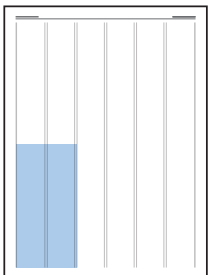

KAMLOOPS CHRONICLE RATE CARD

MODULAR SIZE ADS	INCHES	PRICE
Back Page6col (10.25) x 11.5"	\$1,500
Inside Cover6col (10.25) x 11.5"	\$1,400
Full Page6col (10.25) x 11.5"	\$1,200
1/2 Page - Vertical	3col (5.06) x 11.2"	\$700
- Horizontal	6col (10.25) x 5.5	
- Square	4col (6.79) x 8.25	
1/3 Page - Vertical	2col (3.33) x 11.2"	\$500
- Square	3col (5.06) x 7.5"	
1/4 Page - Vertical	3col (5.06) x 5.5"	\$400
- Horizontal6col (10.25) x 2.75"	
1/6 Page	2col (3.33) x 5.5"	\$350
1/8 Page	3col (5.06) x 2.75"	\$250
Banner	6col (10.25) x 2"	\$300
Double Truck / Center spread	12col (21.125) x 11.5"	\$2,500

FULL PRINTABLE AREA
10.25" x 11.5 in

6 column grid
1 Column = 1.6"
Column Gutter = 0.125

COLUMN WIDTH INCHES

1 Column	1.6
2 Column	3.33
3 Column	5.06
4 Column	6.79
5 Column	8.52
6 Column	10.25
12 column (Double Truck)	21.125

****All ads must be paid for at time of booking.**

Banner
6col (10.25) x 2"

1/8 page
3col (5.06) x 2.75"

1/6 page
2col (3.33) x 5.5"

1/4 page
Vertical 3col (5.06) x 5.5"
Horizontal 6col (10.25) x 2.75"

1/3 page
Vertical 2col (3.33) x 11.2"
Square 3col (5.06) x 7.5"

1/2 page
Vertical 3col (5.06) x 11.2"
Horizontal 6col (10.25) x 5.5
Square 4col (6.79) x 8.25

Full page
6col (10.25) x 11.5"

Double Truck / Center spread
12col (21.125) x 11.5"

November 2024