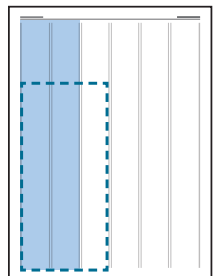

FULL PRINTABLE AREA
10.25" x 11.5 in

6 column grid
1 Column = 1.6"
Column Gutter = 0.125

COLUMN WIDTH INCHES

1 Column	1.6
2 Column	3.33
3 Column	5.06
4 Column	6.79
5 Column	8.52
6 Column	10.25
12 column (Double Truck)	21.125

****All ads must be paid for at time of booking.**

Banner
6col (10.25) x 2"

1/8 page
3col (5.06) x 2.75"

1/6 page
2col (3.33) x 5.5"

1/4 page
Vertical 3col (5.06) x 5.5"
Horizontal 6col (10.25) x 2.75"

1/3 page
Vertical 2col (3.33) x 11.2"
Square 3col (5.06) x 7.5"

1/2 page
Vertical 3col (5.06) x 11.2"
Horizontal 6col (10.25) x 5.5
Square 4col (6.79) x 8.25

Full page
6col (10.25) x 11.5"

Double Truck / Center spread
12col (21.125) x 11.5"

November 2024