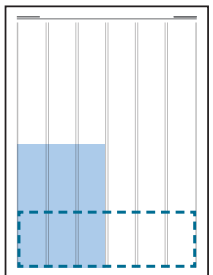

FULL PRINTABLE AREA
10.25" x 11.5 in

6 column grid
1 Column = 1.6"
Column Gutter = 0.125

COLUMN WIDTH INCHES

1 Column	1.6
2 Column	3.33
3 Column	5.06
4 Column	6.79
5 Column	8.52
6 Column	10.25
12 column (Double Truck)	21.125

****All ads must be paid for at time of booking.**

Banner
6col (10.25) x 2"

1/8 page
3col (5.06) x 2.75"

1/6 page
2col (3.33) x 5.5"

1/4 page
Vertical 3col (5.06) x 5.5"
Horizontal 6col (10.25) x 2.75"

1/3 page
Vertical 2col (3.33) x 11.2"
Square 3col (5.06) x 7.5"

1/2 page
Vertical 3col (5.06) x 11.2"
Horizontal 6col (10.25) x 5.5
Square 4col (6.79) x 8.25

Full page
6col (10.25) x 11.5"

Double Truck / Center spread
12col (21.125) x 11.5"

November 2024