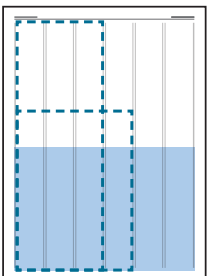

FULL PRINTABLE AREA
10.25" x 11.5 in

6 column grid
1 Column = 1.6"
Column Gutter = 0.125

COLUMN WIDTH INCHES

1 Column	1.6
2 Column	3.33
3 Column	5.06
4 Column	6.79
5 Column	8.52
6 Column	10.25
12 column (Double Truck)	21.125

****All ads must be paid for at time of booking.**

Banner
6col (10.25) x 2"

1/8 page
3col (5.06) x 2.75"

1/6 page
2col (3.33) x 5.5"

1/4 page
Vertical 3col (5.06) x 5.5"
Horizontal 6col (10.25) x 2.75"

1/3 page
Vertical 2col (3.33) x 11.2"
Square 3col (5.06) x 7.5"

1/2 page
Vertical 3col (5.06) x 11.2"
Horizontal 6col (10.25) x 5.5
Square 4col (6.79) x 8.25

Full page
6col (10.25) x 11.5"

Double Truck / Center spread
12col (21.125) x 11.5"

November 2024