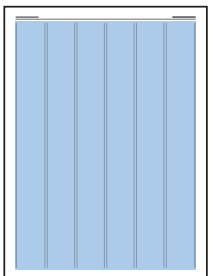

FULL PRINTABLE AREA
10.25" x 11.5 in

6 column grid
1 Column = 1.6"
Column Gutter = 0.125

COLUMN WIDTH INCHES

1 Column	1.6
2 Column	3.33
3 Column	5.06
4 Column	6.79
5 Column	8.52
6 Column	10.25
12 column (Double Truck)	21.125

****All ads must be paid for at time of booking.**

Banner
6col (10.25) x 2"

1/8 page
3col (5.06) x 2.75"

1/6 page
2col (3.33) x 5.5"

1/4 page
Vertical 3col (5.06) x 5.5"
Horizontal 6col (10.25) x 2.75"

1/3 page
Vertical 2col (3.33) x 11.2"
Square 3col (5.06) x 7.5"

1/2 page
Vertical 3col (5.06) x 11.2"
Horizontal 6col (10.25) x 5.5
Square 4col (6.79) x 8.25

Full page
6col (10.25) x 11.5"

Double Truck / Center spread
12col (21.125) x 11.5"

November 2024