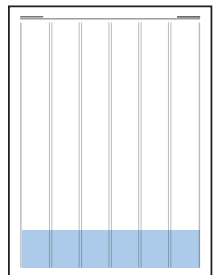

KAMLOOPS CHRONICLE RATE CARD

MODULAR SIZE ADS	INCHES	PRICE
Back Page6col (10.25) x 11.5"	\$1,500
Inside Cover6col (10.25) x 11.5"	\$1,400
Full Page6col (10.25) x 11.5"	\$1,200
1/2 Page - Vertical	3col (5.06) x 11.2"	\$700
- Horizontal	6col (10.25) x 5.5	
- Square	4col (6.79) x 8.25	
1/3 Page - Vertical	2col (3.33) x 11.2"	\$500
- Square	3col (5.06) x 7.5"	
1/4 Page - Vertical	3col (5.06) x 5.5"	\$400
- Horizontal6col (10.25) x 2.75"	
1/6 Page	2col (3.33) x 5.5"	\$350
1/8 Page	3col (5.06) x 2.75"	\$250
Banner	6col (10.25) x 2"	\$300
Double Truck / Center spread	12col (21.125) x 11.5"	\$2,500

FULL PRINTABLE AREA
10.25" x 11.5 in

6 column grid
1 Column = 1.6"
Column Gutter = 0.125

COLUMN WIDTH INCHES

1 Column	1.6
2 Column	3.33
3 Column	5.06
4 Column	6.79
5 Column	8.52
6 Column	10.25
12 column (Double Truck)	21.125

****All ads must be paid for at time of booking.**

Banner
6col (10.25) x 2"

1/8 page
3col (5.06) x 2.75"

1/6 page
2col (3.33) x 5.5"

1/4 page
Vertical 3col (5.06) x 5.5"
Horizontal 6col (10.25) x 2.75"

1/3 page
Vertical 2col (3.33) x 11.2"
Square 3col (5.06) x 7.5"

1/2 page
Vertical 3col (5.06) x 11.2"
Horizontal 6col (10.25) x 5.5
Square 4col (6.79) x 8.25

Full page
6col (10.25) x 11.5"

Double Truck / Center spread
12col (21.125) x 11.5"

November 2024